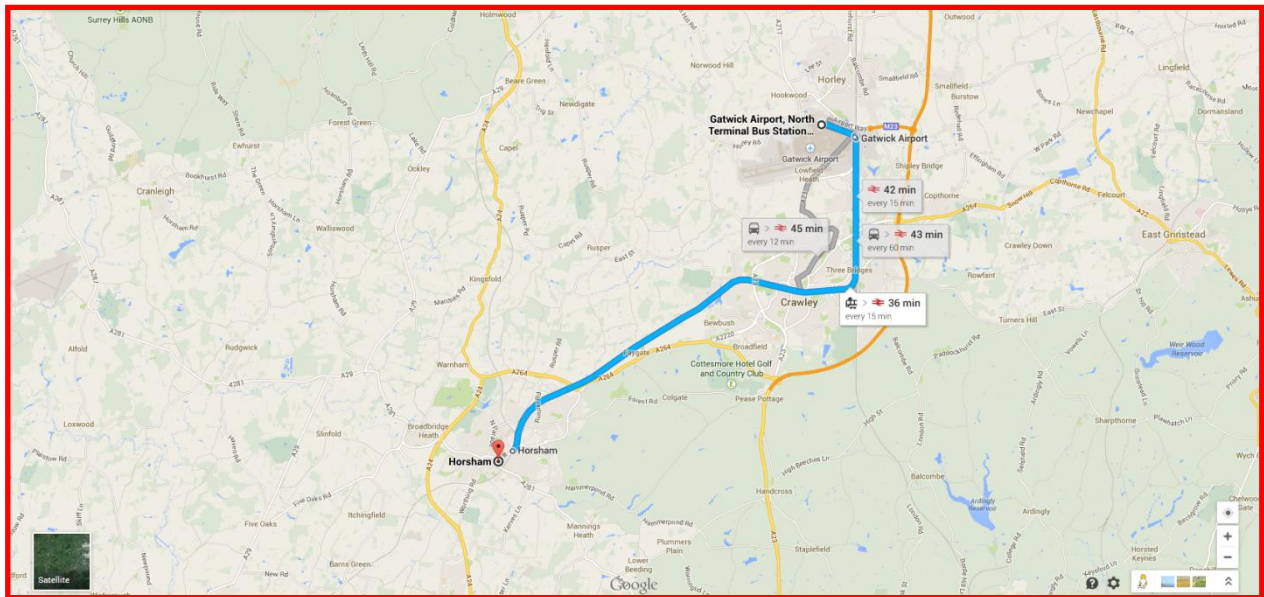

COLLECTION POINT – LONDON GATWICK AIRPORT

Bunk Campers London Gatwick

Unit D, 78 Billingshurst Road

Broadbridge Heath

Horsham

RH12 3LP

Tel: +44 (0) 1403 264598