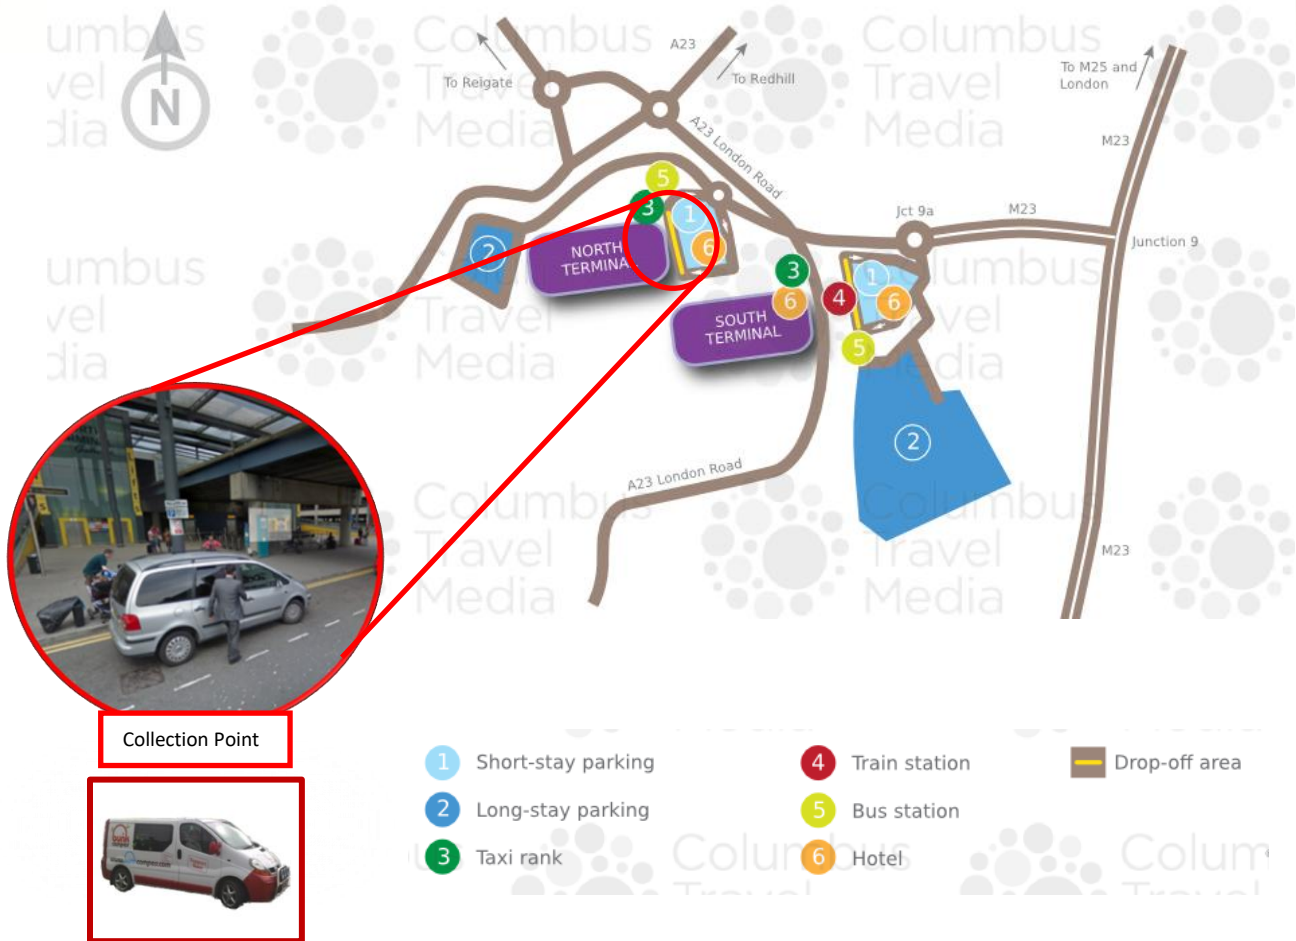

COLLECTION POINT – LONDON GATWICK AIRPORT

Bunk Campers offer a transfer service from London Gatwick Airport – North Terminal. Transfers must be booked in advance to ensure a timely collection.

For Collection

After making your way to the collection point outside the North Terminal, please telephone:

International call
+44 (0) 1403 264598

Local call
01403 264598

For your transfer to the Bunk Campers Rental Station.

If you arrive at the South Terminal, simply take the **inter-terminal shuttle service**. It runs every few minutes 24/7 and with a journey time of just two minutes. The **shuttle** station is located close to the **train** station at **Gatwick's South Terminal**.

COLLECTION POINT – LONDON GATWICK AIRPORT

Bunk Campers London Gatwick

Unit D, 78 Billingshurst Road

Broadbridge Heath

Horsham

RH12 3LP

Tel: +44 (0) 1403 264598