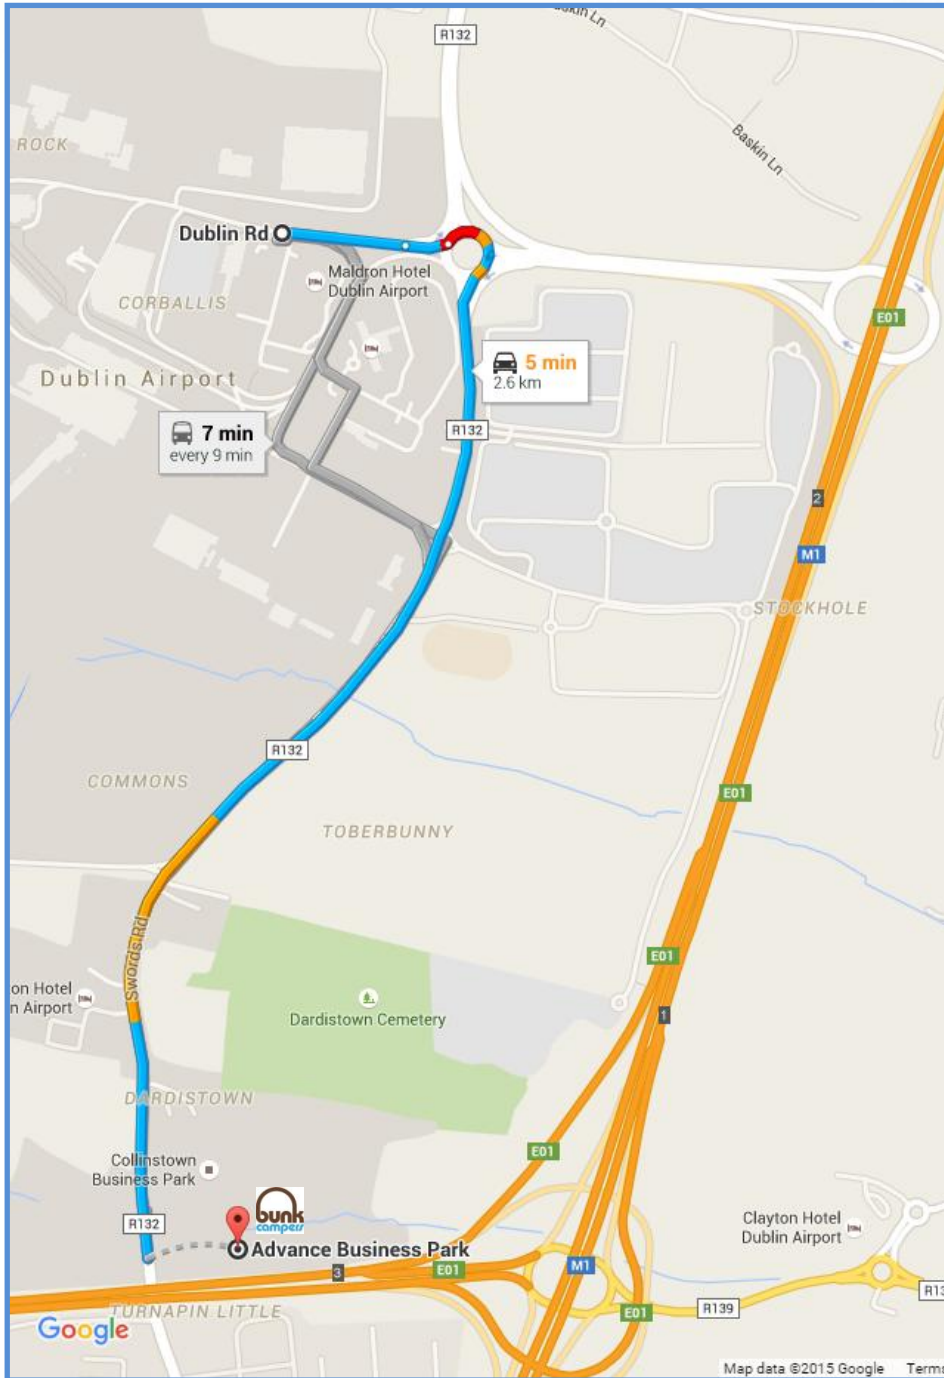

BUNK CAMPERS DUBLIN AIRPORT COLLECTION POINT

Bunk Campers Dublin
Unit 7B Advanced Business Park
Old Airport Road
Co Dublin

Tel: +353 (0)879 752657

Directions to Bunk Campers Rental Station from Dublin Airport

- Exit Dublin Airport and continue straight onto Swords Rd
- At Airport Roundabout, take the 3rd exit onto Swords Road/R132 heading south.
- Continue on Swords Road/R132
- Turn left into Advance Business Park just before the motorway flyover
- Continue straight to Unit 7B on your left hand side.