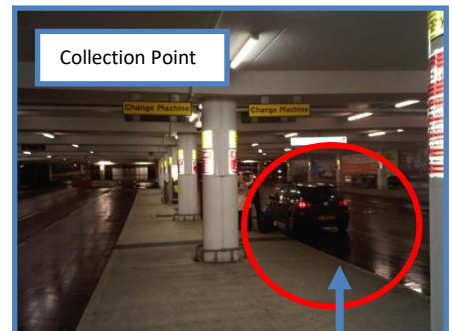

### **Bunk Campers will collect you from the Collection Point. Directions are as follows:**

- Exit terminal building from the main exit at the centre of the building beside the 'American Express Foreign Currency Services' desk
- Cross the road and proceed through the walkway towards the ground floor of the multi-story car park
- Proceed to the 'drop off' area on the ground floor
- Stand below "change machine" signs. The Bunk Campers Bus will collect you from here (see photograph)