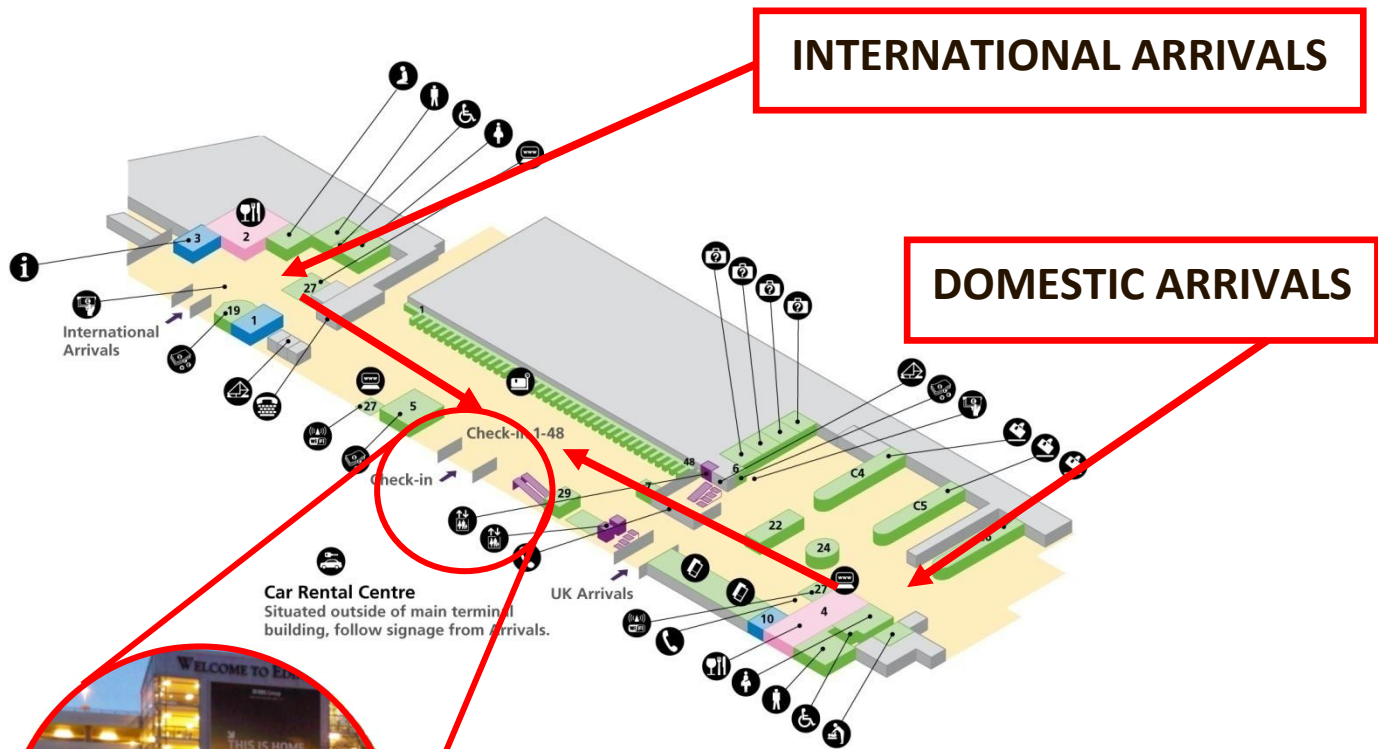

# BUNK CAMPERS AIRPORT COLLECTION POINT

### **Bunk Campers will collect you from the Collection Point. Directions are as follows:**

- Exit terminal building from the main exit at the centre of the building beside the 'American Express Foreign Currency Services' desk
- Cross the road and proceed through the walkway towards the ground floor of the multi-story car park
- Proceed to the 'drop off' area on the ground floor
- Stand below "change machine" signs. The Bunk Campers Bus will collect you from here (see photograph)

## BUNK CAMPERS AIRPORT COLLECTION POINT

### Directions to Bunk Campers Scotland depot from Edinburgh airport:

1. Head south-east from the airport
2. Take Glasgow Rd/A8 and A89
3. At the roundabout, take the 3rd exit onto Eastfield Rd
4. At the roundabout, take the 1st exit and stay on Eastfield Rd
5. At the roundabout, take the 4th exit onto the A8 slip road to Glasgow/Livingston/Stirling/M9/M8/A90
6. Merge onto Glasgow Rd/A8
7. At the roundabout, take the 3rd exit onto Edinburgh Rd/A89
8. At the roundabout, take the 2nd exit onto E Main St/A899
9. Continue on Dunnet Way. Drive to Ligget Syke Pl
10. Turn right onto Dunnet Way
11. Turn left onto Ligget Syke Pl