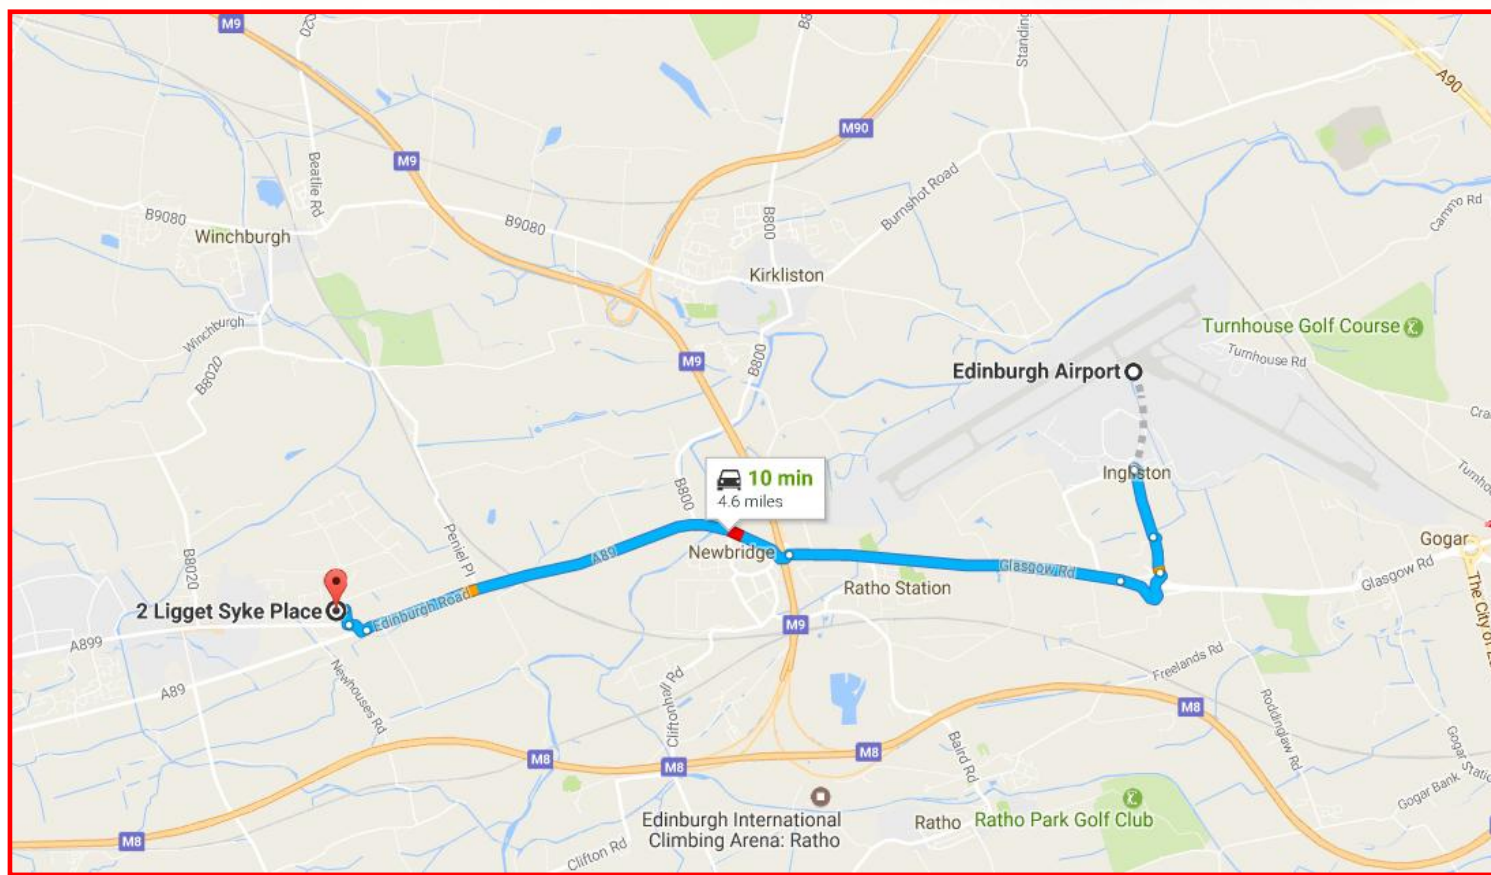

### **Bunk Campers will collect you from the Collection Point. Directions are as follows:**

- Exit terminal building from the main exit at the centre of the building beside the 'American Express Foreign Currency Services' desk
- Cross the road and proceed through the walkway towards the ground floor of the multi-story car park
- Proceed to the 'drop off' area on the ground floor
- Stand below "change machine" signs. The Bunk Campers Bus will collect you from here (see photograph)

### Directions to Bunk Campers Scotland depot from Edinburgh airport:

1. Head south-east from the airport
2. Take Glasgow Rd/A8 and A89
3. At the roundabout, take the 3rd exit onto Eastfield Rd
4. At the roundabout, take the 1st exit and stay on Eastfield Rd
5. At the roundabout, take the 4th exit onto the A8 slip road to Glasgow/Livingston/Stirling/M9/M8/A90
6. Merge onto Glasgow Rd/A8
7. At the roundabout, take the 3rd exit onto Edinburgh Rd/A89
8. At the roundabout, take the 2nd exit onto E Main St/A899
9. Continue on Dunnet Way. Drive to Ligget Syke Pl
10. Turn right onto Dunnet Way
11. Turn left onto Ligget Syke Pl