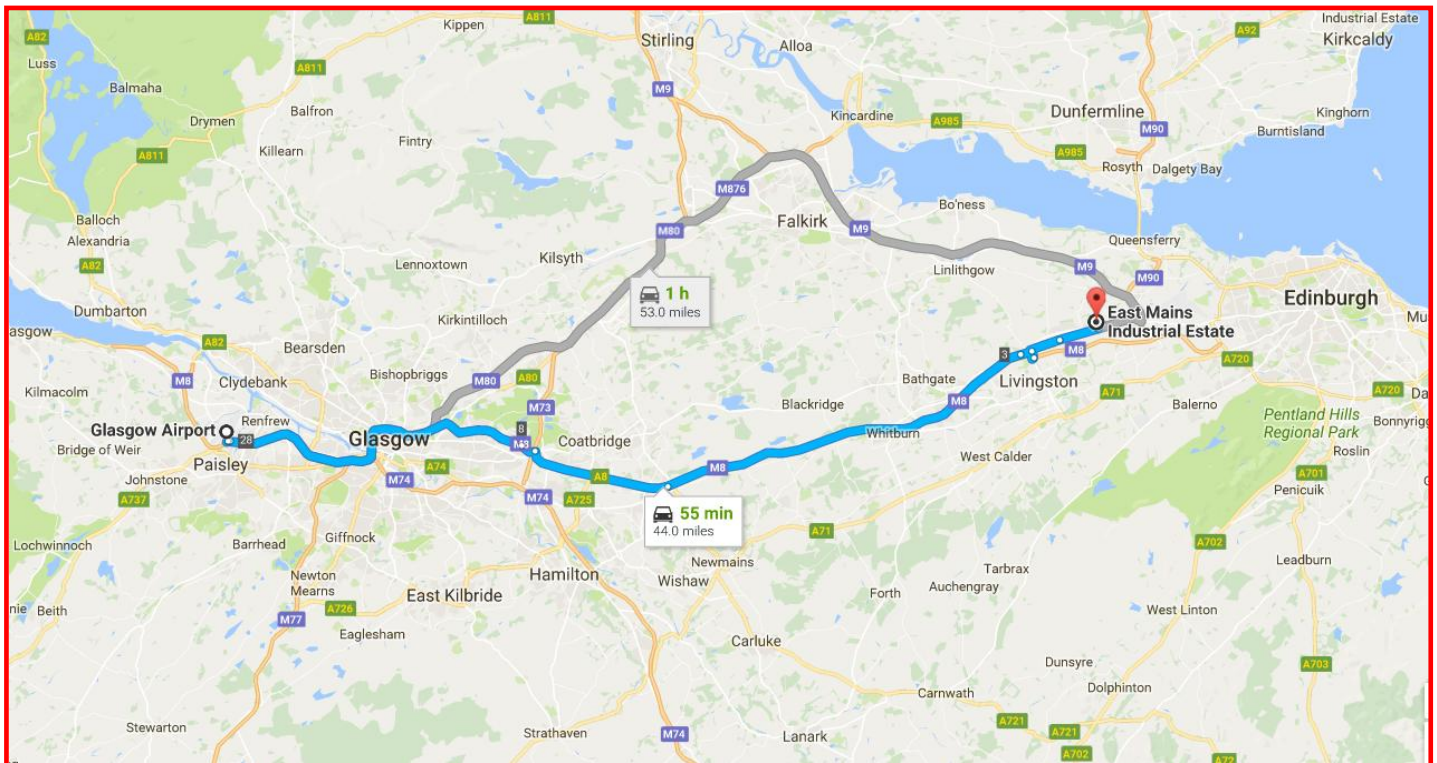

BUNK CAMPERS GLASGOW INT AIRPORT COLLECTION

Bunk Campers

Unit 2, Ligget Syke Place

East Mains Industrial Estate

Broxburn, West Lothian

EH52 5NA

Depot tel: + 44 (0) 1506 856182