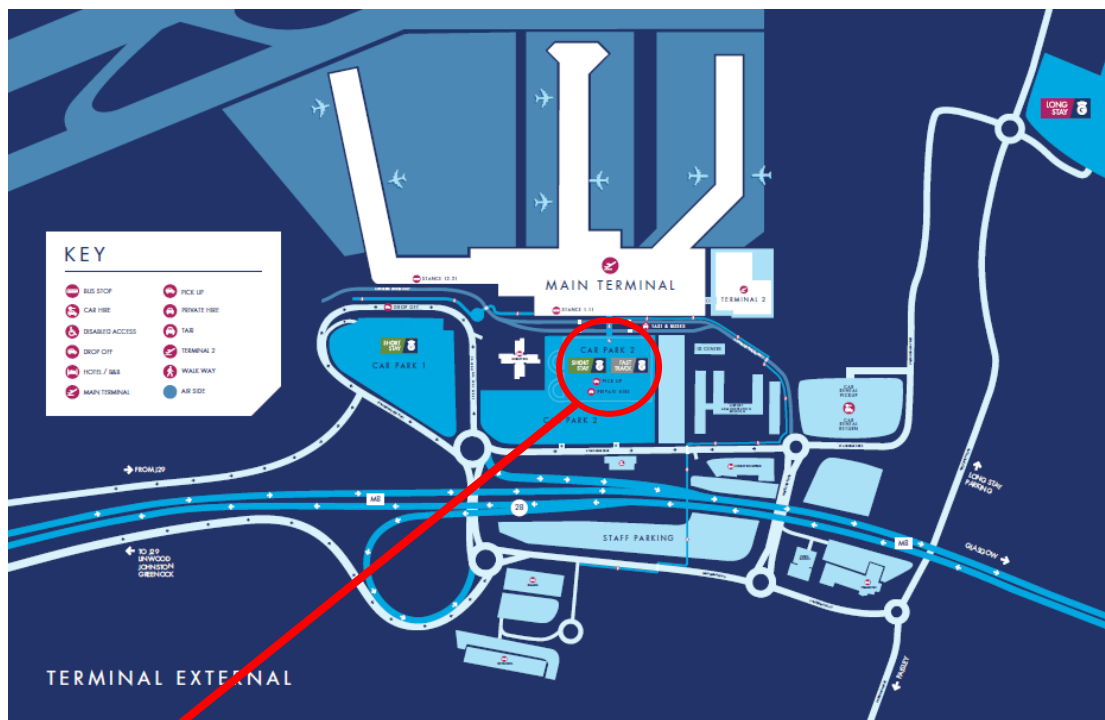

# BUNK CAMPERS GLASGOW INT AIRPORT COLLECTION

Collection Point

**Bunk Campers will collect you from the Collection Point. Directions are as follows:**

- The pickup point is Car Park 2
- Exit terminal building from the main exit at the centre of the building. Cross the road into the ground level of Car Park 2.
- Make your way to the designated pick up point.