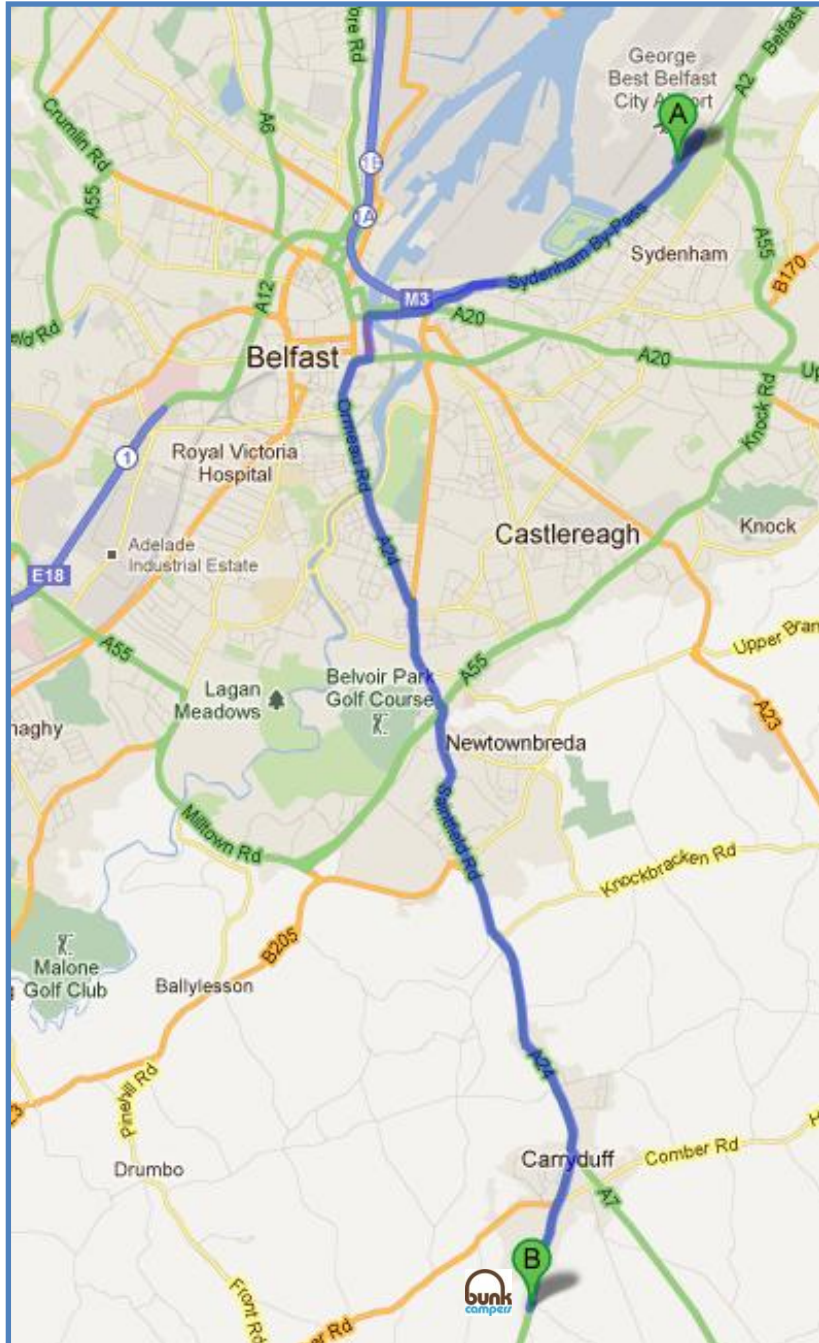

GEORGE BEST BELFAST CITY AIRPORT COLLECTION POINT

Bunk Campers

Cyril Johnston Complex

Ballynahinch Road

Carryduff

Belfast

BT8 8DJ

Tel: +44 (0)28 9081 3057

Directions to Bunk Campers Belfast Rental Station From George Best Belfast City Airport

1. Head **northeast**. Go through 1 roundabout
2. At the roundabout, take the **2nd** exit onto the **Sydenham By-Pass/A2** ramp
3. Merge onto **Sydenham By-Pass/A2** Continue to follow A2
4. Slight left to stay on **A2**
5. Turn left onto **Oxford St**
6. Slight right to stay on **Oxford St**
7. Turn right onto **E Bridge St**
8. Slight left onto **E Bridge St/A24**. Continue to follow A24
9. Turn right into **Cyril Johnston Complex/ Woodlawn Garden Centre**
10. Once you enter the complex, Bunk Campers is straight ahead at the back of the complex.