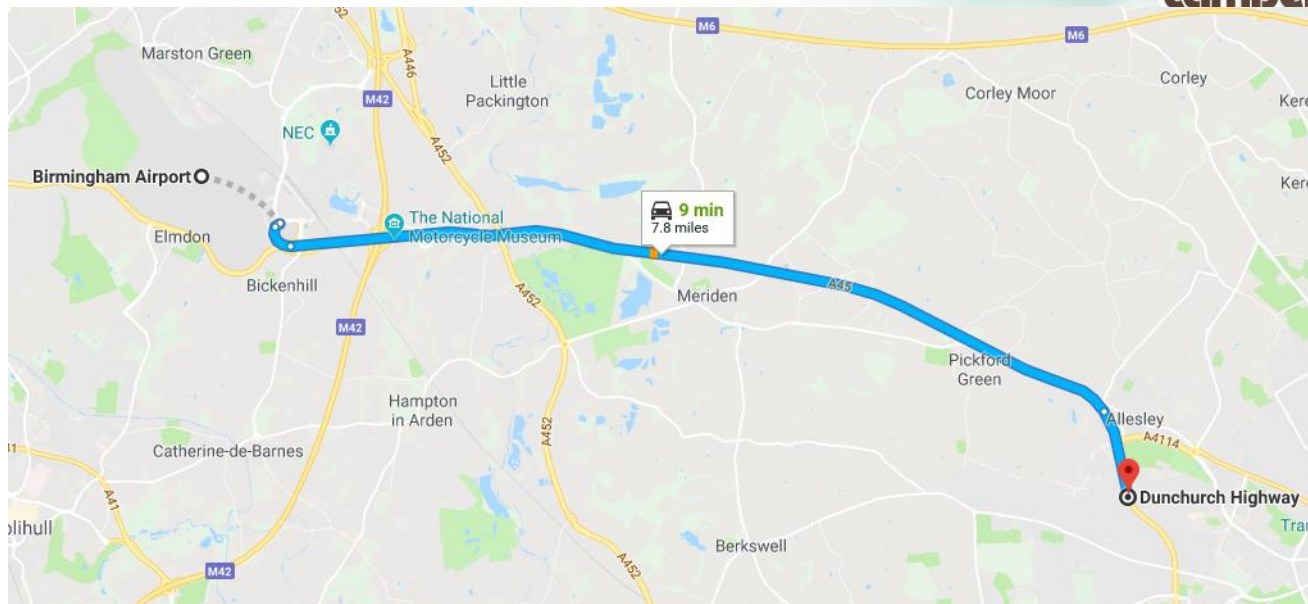

COLLECTION POINT- BIRMINGHAM AIRPORT

Address

Bunk Campers Birmingham (Opening May 2018)

Camperco,
A45, Dunchurch Highway
Allesley
Coventry

CV5 9QA

Directions

Get on Coventry Rd/A45

Head south-west on Airport Way/B4438

At the roundabout, take the 2nd exit onto the A45 slip road

to M42/M6/M1/M40/M5/Coventry
0.2 mi

Follow A45 to Allesley
9 min (7.4 mi)

Merge onto Coventry Rd/A45

[Continue to follow A45](#)
6.8 mi

Use the left lane to take the A4114 slip road to Coventry
0.2 mi

At the roundabout, take the 5th exit
0.2 mi

Use any lane to take the slip road to Meriden/Birmingham Airport/N.E.C.
0.2 mi

Merge onto Dunchurch Hwy/A45
26 ft

Turn left

[Destination will be on the left](#)
11 s (125 ft)