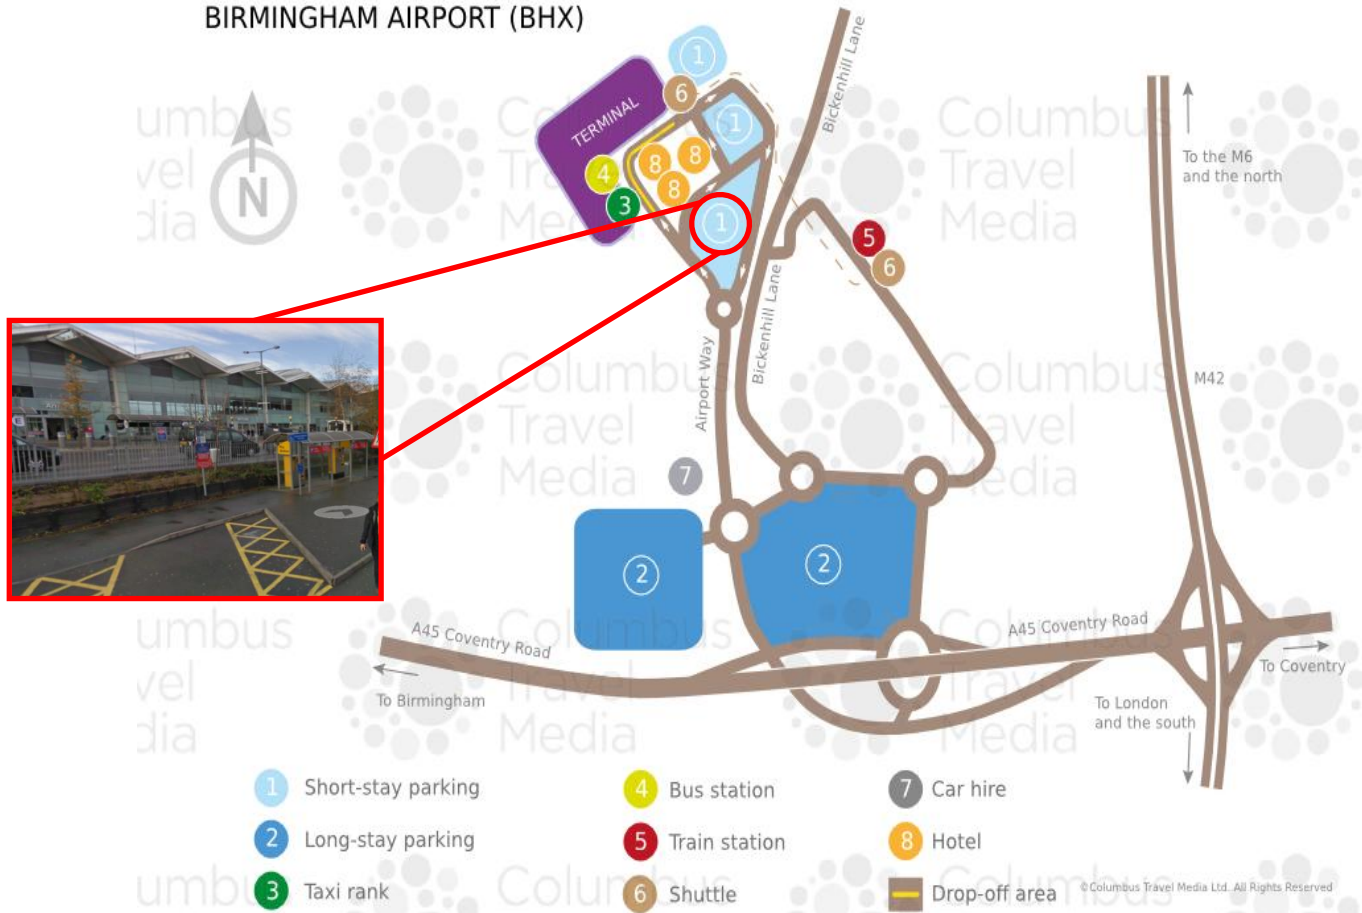

## COLLECTION POINT- BIRMINGHAM AIRPORT

### BIRMINGHAM AIRPORT (BHX)

### DIRECTIONS TO COLLECTION POINT

Leave arrivals and cross the taxi and bus traffic lane to arrive in the car park and wait at collection point (see photo).

For Airport Collection

After collecting luggage please telephone:

Merge onto Dunchurch Hwy/A45  
26 ft

Turn left

[Destination will be on the left](#)  
11 s (125 ft)